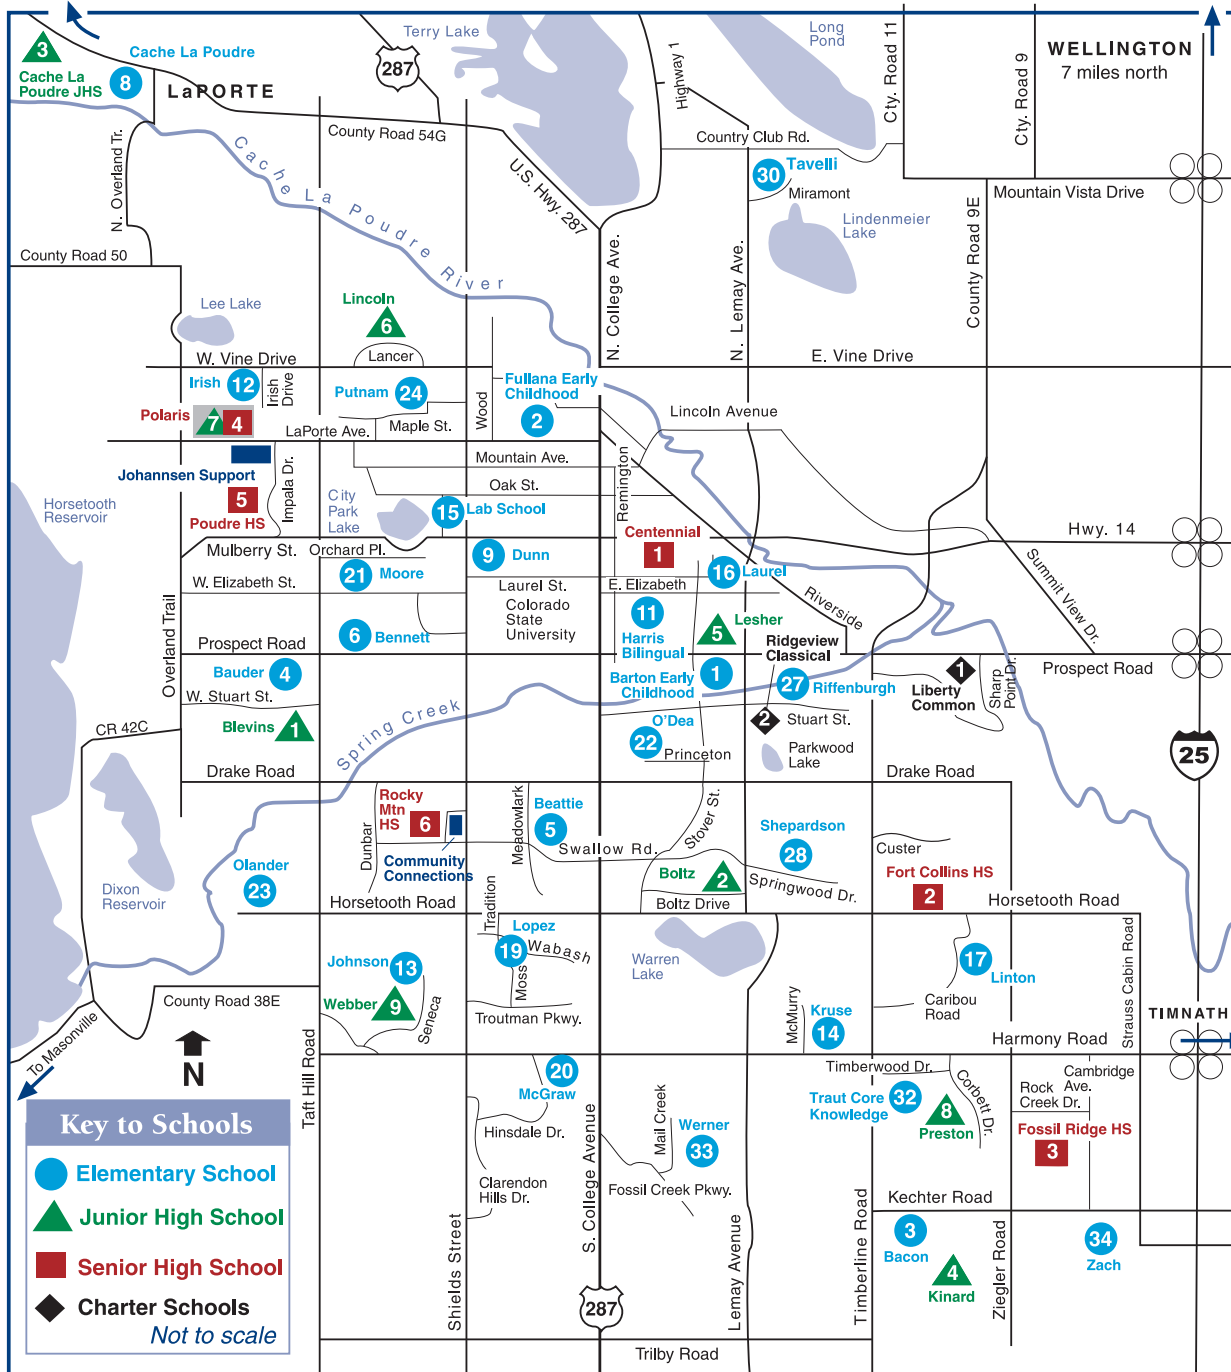

- 18 Livermore, LIVERMORE
- 25 Red Feather, RED FEATHER LAKES
- 29 Stove Prairie, BELLVUE

Wellington Schools

See map below

- 10 Wellington
- 10 Eyestone
- 26 Rice

8/11/08

Mountain Schools (From Fort Collins):

Livermore: Take US-287 N to Laramie, WY (Laporte Bypass); go 16.5 miles to Livermore. Turn left on Red Feather Lakes Road (CR 74e); school is on the right.

Red Feather: Take US-287 N to Laramie, WY (LaPorte Bypass); go 16.5 miles to Livermore. Turn left on Red Feather Lakes Road (CR 74E); continue 24 miles; turn slight right onto CR 73C (Creedmore Lakes Road) go .5 miles to school site.

Stove Prairie: Take US-287 N, stay straight to go onto CR-54G/Old US 287. Turn left on CR-52E/Rist Canyon Road. Go 13.2 miles to school site.

Wellington Schools

Timnath Schools